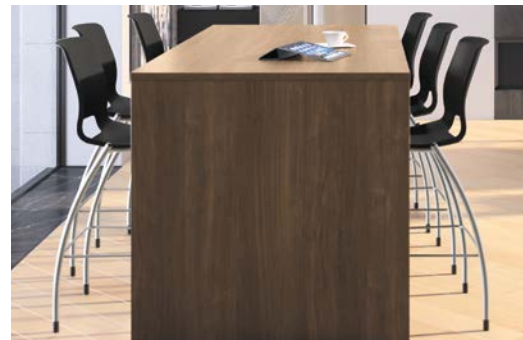

Touchdown Spaces