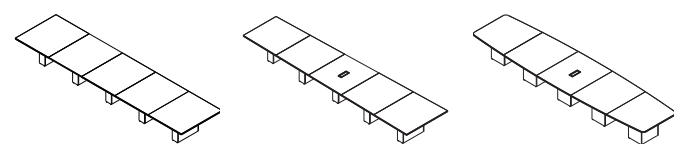

3-Base Tables

Storage

4-Base Tables

5-Base Tables

End Panel Recessed Tables

End Panel Flush Tables

End Panel Tables

FEATURED FABRICS & FINISHES

Cover

Table with Power: Boat Top, Absolute Acajou Laminate, Knife Edge **Devens Task Seating:** Black Mesh Back, Upholstered Seat with Alta Mirage Sunset, Black Frame with Black Base **Buffet: Top:** Absolute Acajou Laminate **Base:** True White Laminate