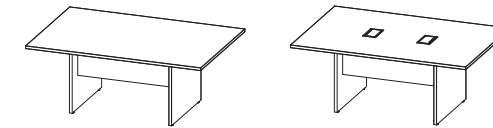

3-Base Tables

Storage

4-Base Tables

5-Base Tables

End Panel Recessed Tables

End Panel Flush Tables

End Panel Tables

FEATURED FABRICS & FINISHES

Cover

Table with Power: Boat Top, Absolute Acajou Laminate, Knife Edge **Devens Task Seating:** Black Mesh Back, Upholstered Seat with Alta Mirage Sunset, Black Frame with Black Base **Buffet: Top:** Absolute Acajou Laminate **Base:** True White Laminate