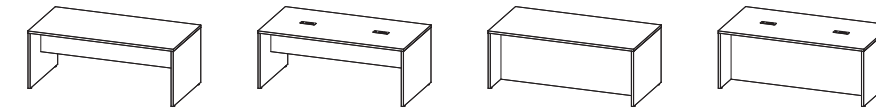

3-Base Tables

Storage

4-Base Tables

5-Base Tables

End Panel Recessed Tables

End Panel Flush Tables

End Panel Tables

FEATURED FABRICS & FINISHES

Cover

Table with Power: Boat Top, Absolute Acajou Laminate, Knife Edge **Devens Task Seating:** Black Mesh Back, Upholstered Seat with Alta Mirage Sunset, Black Frame with Black Base **Buffet: Top:** Absolute Acajou Laminate **Base:** True White Laminate