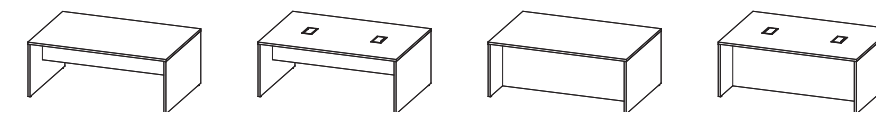

3-Base Tables

Storage

4-Base Tables

5-Base Tables

End Panel Recessed Tables

End Panel Flush Tables

End Panel Tables

FEATURED FABRICS & FINISHES

Cover

Table with Power: Boat Top, Absolute Acajou Laminate, Knife Edge **Devens Task Seating:** Black Mesh Back, Upholstered Seat with Alta Mirage Sunset, Black Frame with Black Base **Buffet: Top:** Absolute Acajou Laminate **Base:** True White Laminate