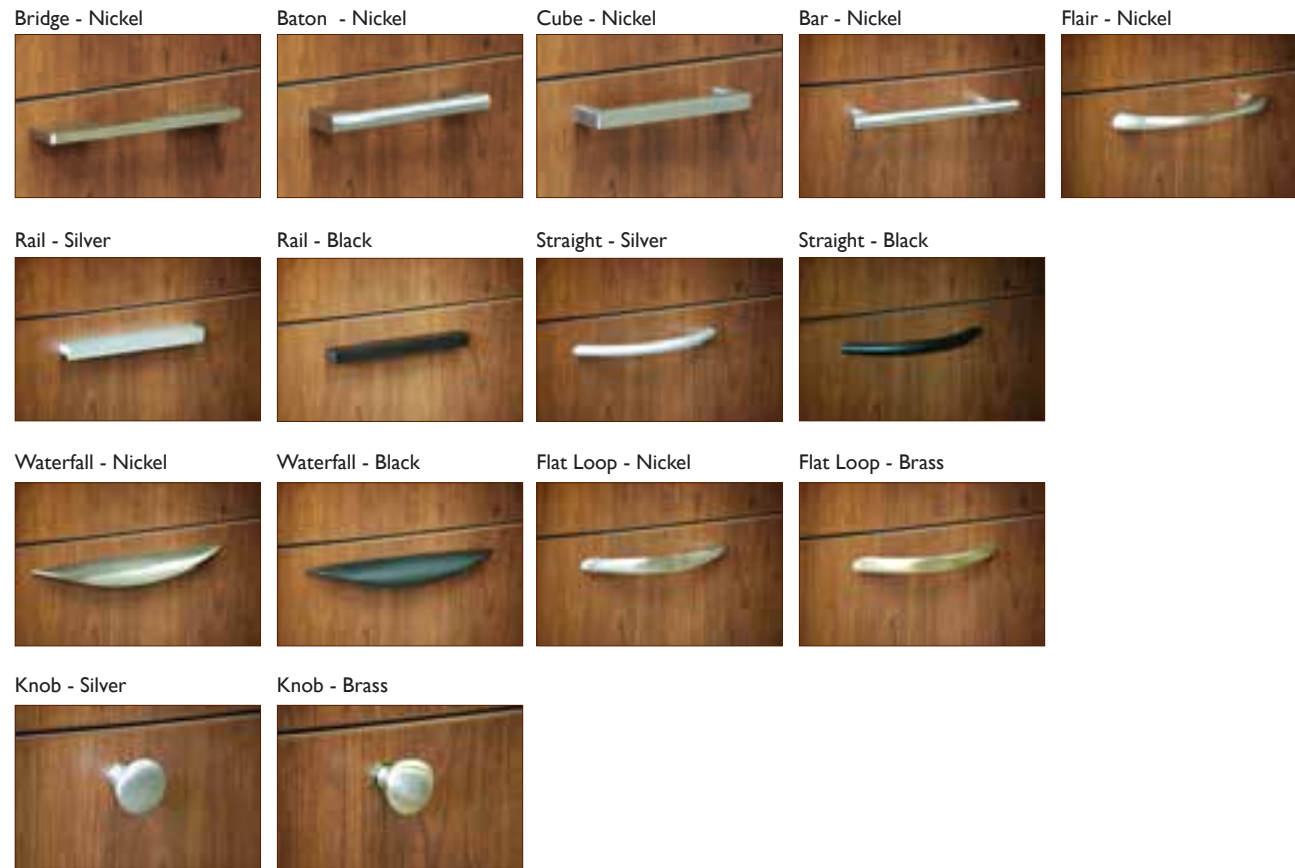

Handle Options