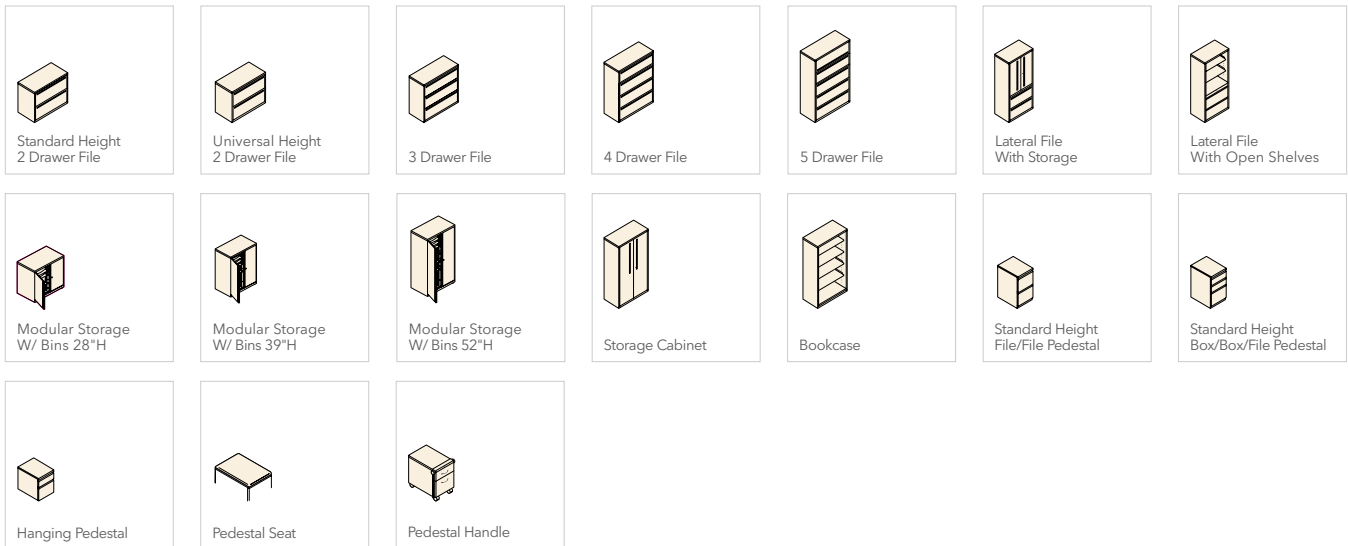

Lateral Files, Storage Cabinets, and Bookcases