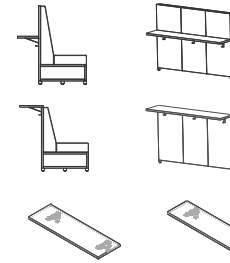

Create holistic social and transition areas with the combination of Calibrate Series laminate bookcases and worksurfaces.

Pair with Calibrate® Series for LB Lounge corner, coffee or end table for a complete and comfortable destination area.

Pair with the AIS Laptop table to create flexible applications.

Single-Seat Lounge*

Two-Seat Settees*

Three-Seat Sofas*

Single-Seat Backless*

Two-Seat Backless*

Three-Seat Backless*

*Available with open or solid base

Corner Unit

LB Ledge

Ottomans

Available with feet or casters

Calibrate® Series Tables for LB Lounge

Corner Table (with power) Corner Table (without power)

End Table (with power) End Table (without power)

Seating

Width	30"
Height	18"
Depth	30"

End Table with or without Power

Width	24"
Height	18"
Depth	30"

LB LOUNGE

Features & Options

- One, two- and three-seat configurations with multiple widths, back-heights or option of backless
- Left and right corner units available
- Combine with a powered or non-powered Calibrate® Series for LB Lounge corner, end or coffee table
- Available with open or solid base option in a multitude of choices
- Specify one upholstery fabric for all, or select individual fabrics for the seat and back cushions
- Easily accepts many different upholstery materials (COM)
- Scaled to integrate with Calibrate®, Matrix™, Divi® and other AIS solutions
- CAL 117 fire code compliant
- USB power available on open base option via the accessories price list
- LB Ledge includes support bracket with bag hook specifiable in your paint color of choice
- Add an AIS Channel Screen to the back of LB Lounge for greater boundaries and division of space
- Weight capacity per seat is 300 lbs
- Standard with 2x2" metallic silver square feet
- LB Ottomans available with casters for increased mobility