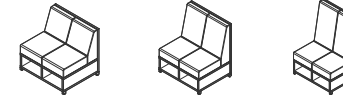

Define spaces or create boundaries with the bold, solid design. Blend finishes and apply a range of upholstery options to create a custom look. It's all possible with LB Lounge.

With the evolving needs of workspaces, LB Lounge and LB Ledge provide cohesive areas maintaining a balance of social distancing and interpersonal interactions. Available in three heights and 13" or 15" depths, LB Ledge delivers posture choices when joining adjacent conversations.

Create holistic social and transition areas with the combination of Calibrate Series laminate bookcases and worksurfaces.

Pair with Calibrate® Series for LB Lounge corner, coffee or end table for a complete and comfortable destination area.

Pair with the AIS Laptop table to create flexible applications.

Single-Seat Lounge*

Two-Seat Settees*

Three-Seat Sofas*

Single-Seat Backless*

Two-Seat Backless*

Three-Seat Backless*

*Available with open or solid base

Corner Unit

LB Ledge

Ottomans

Available with feet or casters

Calibrate® Series Tables for LB Lounge

Corner Table (with power) Corner Table (without power)

End Table (with power) End Table (without power)

Seating