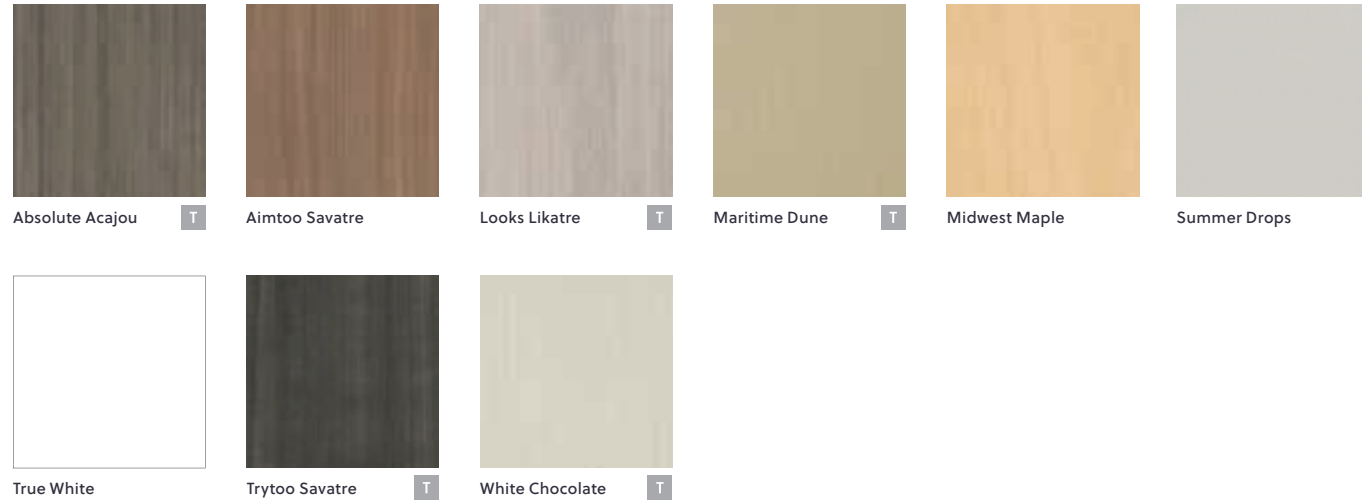

MATERIALS & FINISHES

Laminate Finish Options

NOTE:
Matching edge detail available for all laminate options above.
T = Indicates a textured laminate.