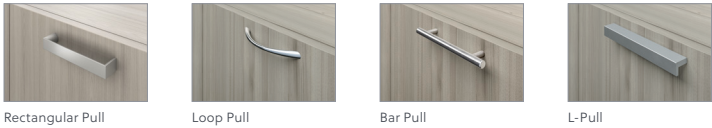

# WE'VE GOT YOUR RECEPTION STATIONS COVERED

The Calibrate Series Reception Stations expand this popular line of laminate solutions, making it easy to keep design continuity across your organization. Now it's possible to specify the same finishes from reception, to open plan offices, to private spaces and into meeting areas with the Calibrate Series. Choose from a wide variety of finishes and hardware options to create exactly what you need.

## Laminates

The Calibrate Series features a wide range of finishes— expanding your design possibilities and ensuring you can create just the space you need.

## Make it Personal

The Calibrate Series offers many hardware options that allow you to express your style. Take your pick.

Availability of materials shown in images may vary due to manufacturers' lifecycle management. Some materials shown are standard on AIS and some are COM. Please check with AIS to confirm availability and pricing.